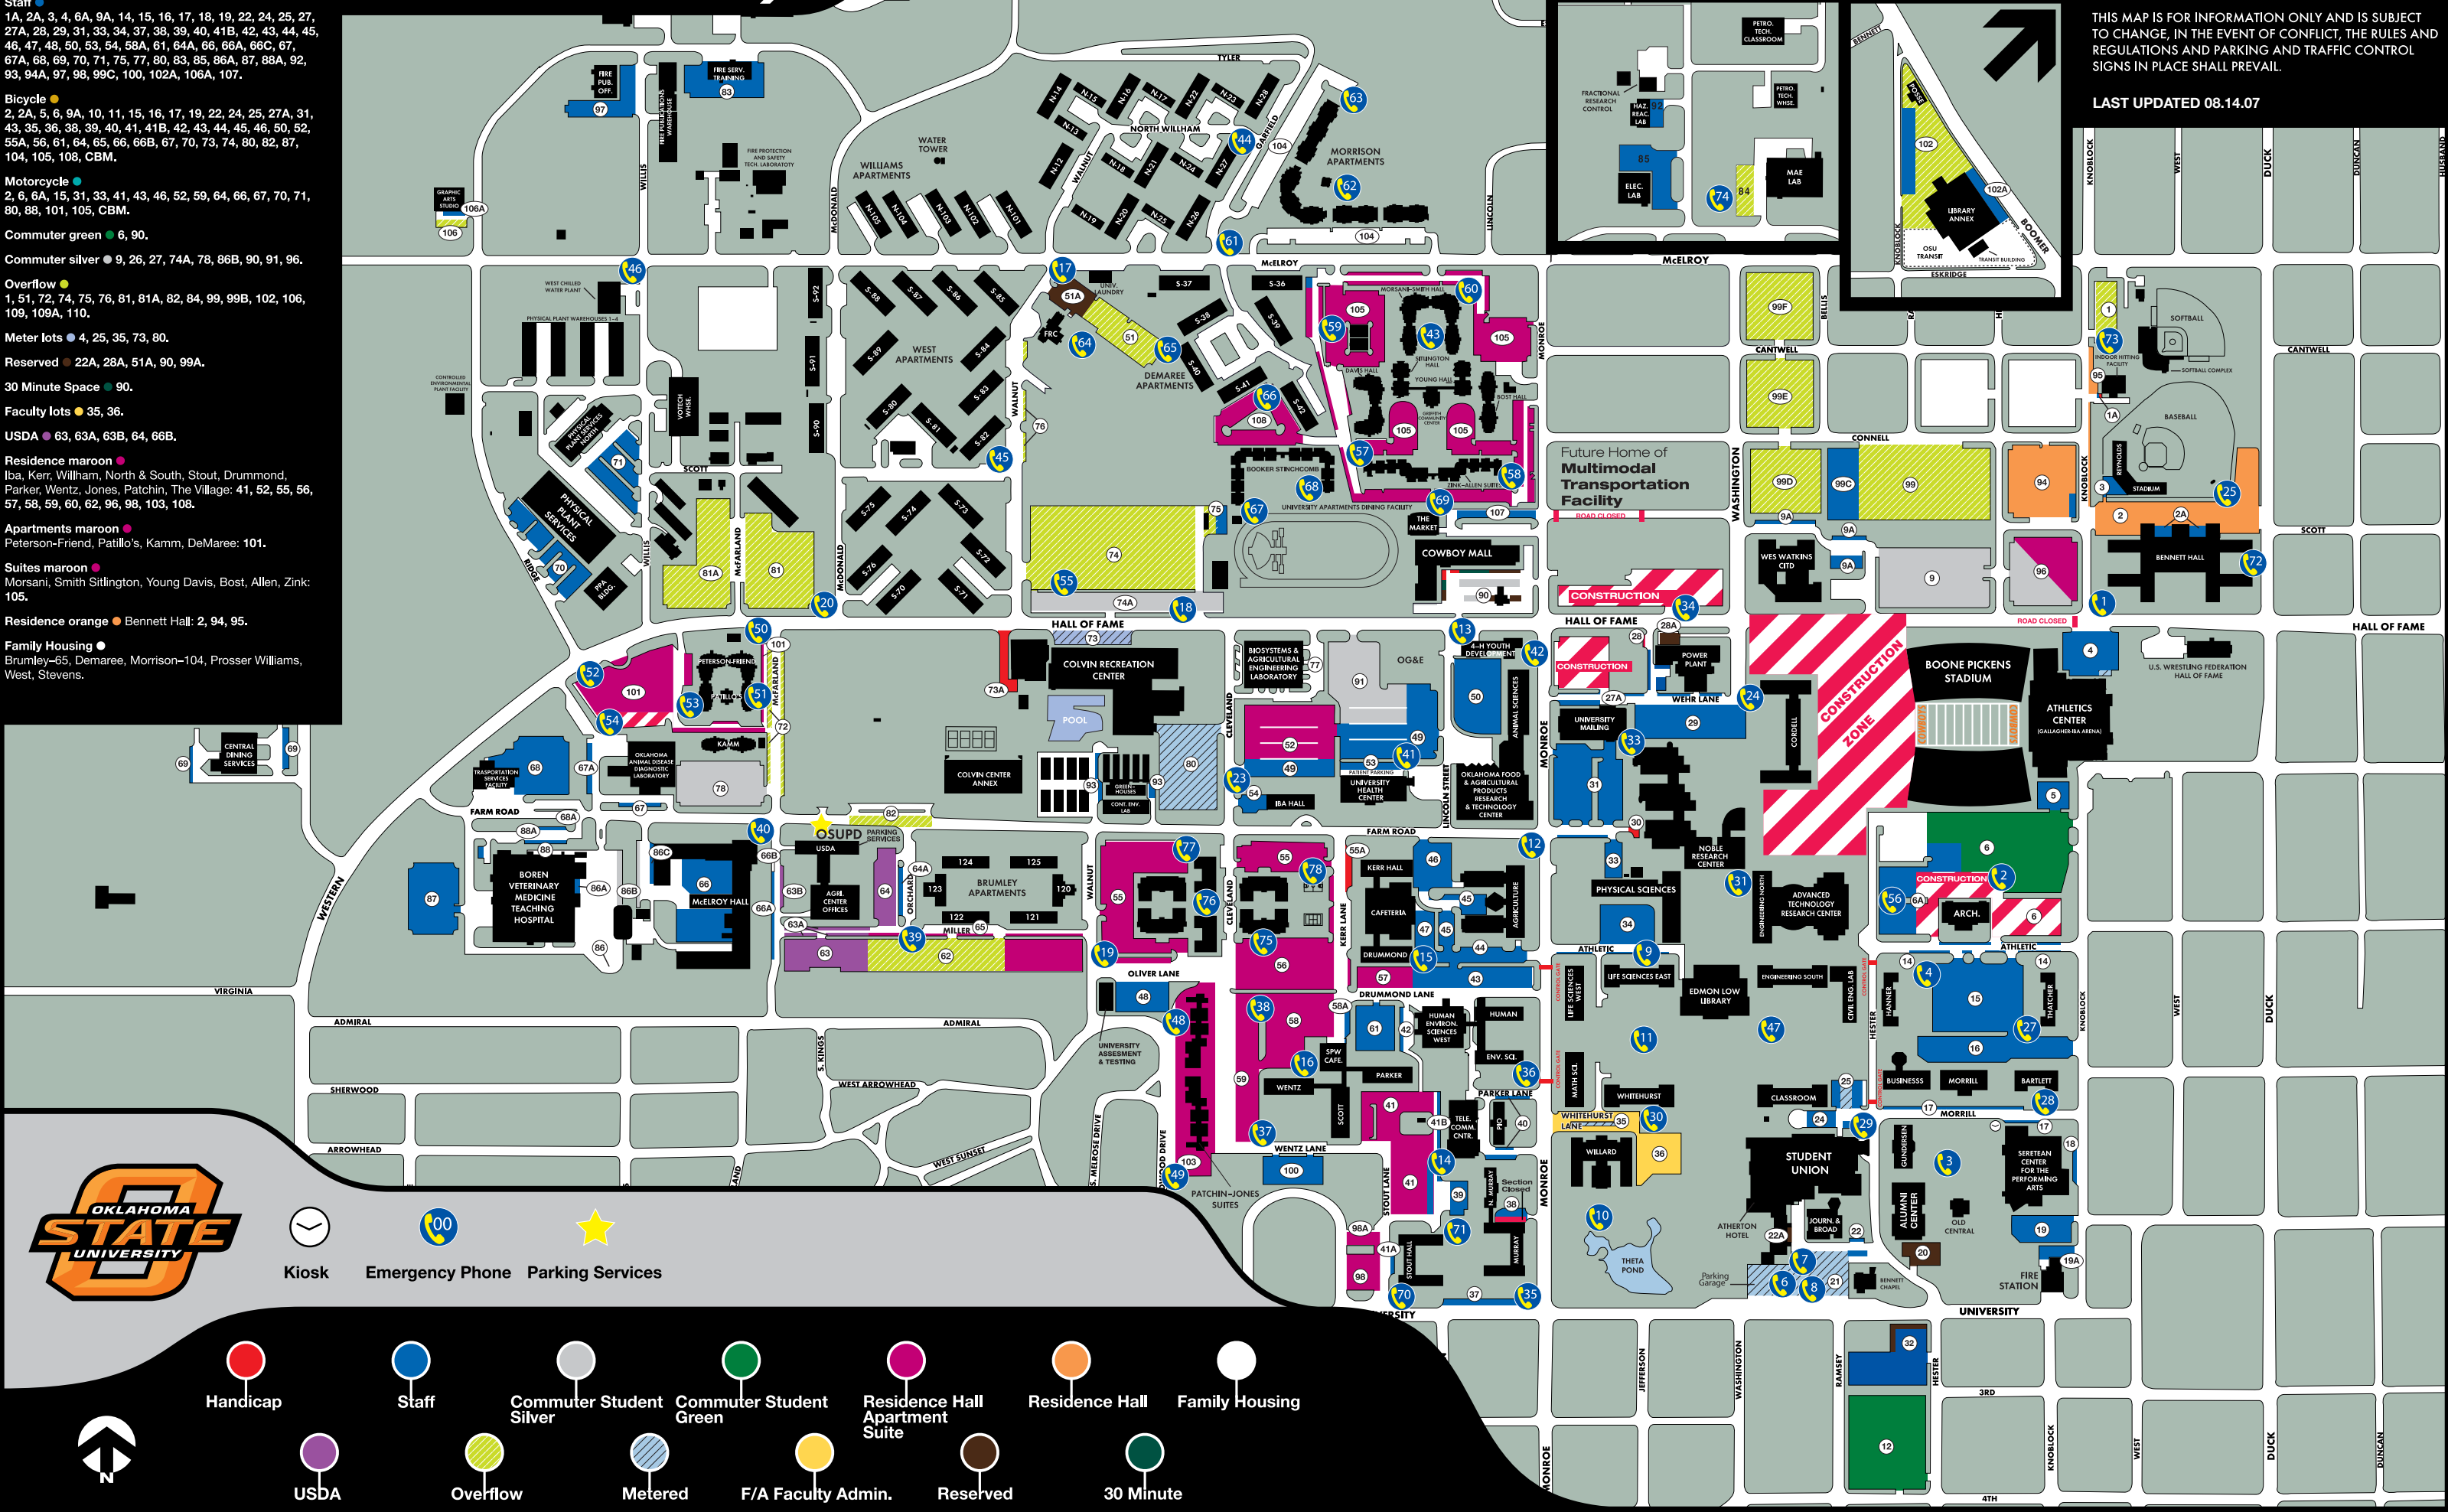

Bicycle ● 2, 2A, 5, 6, 9A, 10, 11, 15, 16, 17, 19, 22, 24, 25, 27A, 31, 43, 35, 36, 38, 39, 40, 41, 41B, 42, 43, 44, 45, 46, 50, 52, 55A, 56, 61, 64, 65, 66, 66B, 67, 70, 73, 74, 80, 82, 87, 104, 105, 108, CBM.

Motorcycle ● 2, 6, 6A, 15, 31, 33, 41, 43, 46, 52, 59, 64, 66, 67, 70, 71, 80, 88, 101, 105, CBM.

Commuter green ● 6, 90.
Commuter silver ● 9, 26, 27, 74A, 78, 86B, 90, 91, 96.

Overflow ● 1, 51, 72, 74, 75, 76, 81, 81A, 82, 84, 99, 99B, 102, 106, 109, 109A, 110.

Meter lots ● 4, 25, 35, 73, 80.
Reserved 22A, 28A, 51A, 90, 99A.

30 Minute Space ● 90.
Faculty lots ● 35, 36.
USDA ● 63, 63A, 63B, 64, 66B.

Residence maroon ● Iba, Kerr, Willham, North & South, Stout, Drummond, Parker, Wentz, Jones, Patchin, The Village: 41, 52, 55, 56, 57, 58, 59, 60, 62, 96, 98, 103, 108.

Apartments maroon ● Peterson-Friend, Patillo's, Kamm, DeMaree: 101.

Suites maroon ● Morsani, Smith Sitlington, Young Davis, Bost, Allen, Zink: 105.

Residence orange ● Bennett Hall: 2, 94, 95.
Family Housing ● Brumley-65, Demaree, Morrison-104, Prosser Williams, West, Stevens.

SEE INSERT A →

INSERT A

INSERT B

PARKING MAP

THIS MAP IS FOR INFORMATION ONLY AND IS SUBJECT TO CHANGE, IN THE EVENT OF CONFLICT, THE RULES AND REGULATIONS AND PARKING AND TRAFFIC CONTROL SIGNS IN PLACE SHALL PREVAIL.

LAST UPDATED 08.14.07

Kiosk
Emergency Phone
Parking Services

Handicap
Staff
Commuter Student
Commuter Student
Residence Hall
Residence Hall
Family Housing
USDA
Overflow
Metered
F/A Faculty Admin.
Reserved
30 Minute